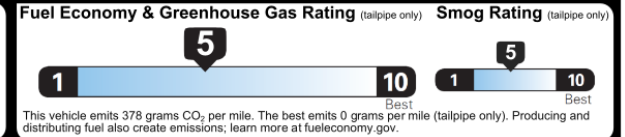

fuelconomy.gov

Calculate personalized estimates and compare vehicles

GOVERNMENT 5-STAR SAFETY RATINGS

Overall Vehicle Score Not Rated
Based on the combined ratings of frontal, side and rollover.
Should ONLY be compared to other vehicles of similar size and weight.

Frontal Crash Driver Passenger Not Rated
Based on the risk of injury in a frontal impact.
Should ONLY be compared to other vehicles of similar size and weight.

Side Crash Front seat Rear seat Not Rated
Based on the risk of injury in a side impact.

Rollover Not Rated
Based on the risk of rollover in a single-vehicle crash.

Star ratings range from 1 to 5 stars (★★★★★) with 5 being the highest.
Source: National Highway Traffic Safety Administration (NHTSA)
www.safercar.gov or 1-888-327-4236

PARTS CONTENT INFORMATION FOR VEHICLES IN THIS CARLINE:
U.S./CANADIAN PARTS CONTENT: 40%
MAJOR SOURCES OF FOREIGN PARTS CONTENT: MEXICO: 20%

NOTE: PARTS CONTENT DOES NOT INCLUDE FINAL ASSEMBLY, DISTRIBUTION, OR OTHER NON-PARTS COSTS.

FOR THIS VEHICLE:
FINAL ASSEMBLY POINT: SMYRNA, TN., USA
COUNTRY OF ORIGIN: ENGINE: JAPAN
TRANSMISSION: US

TOTAL OWNERSHIP EXPERIENCE®

Every INFINITI Vehicle Includes INFINITI's:
4-Year/60,000-Mile New Vehicle Limited Warranty**
6-Year/70,000-Mile Powertrain Limited Warranty**
7-Year/Unlimited Mileage Corrosion Limited Warranty**
INFINITI Premium Care – Up to 3 Years Scheduled Oil Changes & Tire Rotations***
24-Hour Roadside Assistance**
Service Loan Vehicle at participating Retailers. Restrictions apply

Dealer:
DAYTONA INFINITI
950 N. TOMOKA FARMS RD
DAYTONA BEACH, FL 32124

VIN: 5N1AL1HZ3VC331659
MDL: 84617-331659 XJU-P
OPT: B-F01C03B94N96M93B10E08 K11L12S55

EXT: 2T MNBW BLUE
INT: SADDLE BROWN
EMS: 50 STATE EMISSIONS

Transport Method: TRUCK

20260409222103AS70568

**Not actual Monroney Label. Provided for informational purposes only. Vehicle features, pricing and other information subject to change, may vary from actual vehicle content and/or Monroney label description. While Nissan makes reasonable efforts to ensure accuracy of information, Nissan is not responsible for changes, errors or omissions. See actual vehicle and/or verify information in question with your Nissan dealer.