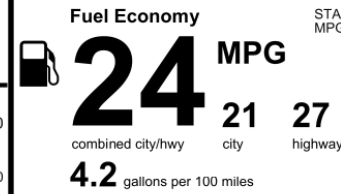

+Optional Equipment Replaces Standard
Where Applicable
++For more information, see retailer,
owner's manual, or
www.infinitiusa.com/intouch/legal
+++Requires trial activation; subscription
required after included trial expires
++++See siriusxm.com/infiniti
+++++Towing capability varies by
configuration. See INFINITI Towing Guide and
Owner's Manual for additional information.

Manufacturer's Suggested Retail Base Price:	$66,890.00
Options Included by Manufacturer	
TECHNOLOGY PACKAGE	3,150.00
ProPILOT Assist 2.1+/+/++++ w/ 3-Year Trial 3D Around View® Monitor w/ Spin Capability+	
Fixed 2nd Row Center Console+	505.00
BLACK ROOF RAIL CROSSBARS	470.00
INFINITI RADIANT® DARK ILLUMINATED	
CARGO SCUFF PLATES	455.00
CARGO PACKAGE - Dark	
Reversible Cargo Area Protector Cargo Net Underfloor Storage Dividers Medic Kit Black Rear Bumper Protector	
SPLASH GUARDS	250.00
PREMIUM PAINT	1,695.00
DESTINATION CHARGES	1,545.00
Total*	$74,960.00

Warranty Booklet & owner publications available @
<https://www.infinitiusa.com/owners/manuals-warranties.html> or
call 1-800-662-6200

EPA Fuel Economy and Environment Gasoline Vehicle

STANDARD SUVs range from 13 to 115 MPG. The best vehicle rates 146 MPG.

You spend $4,250
more in fuel costs over 5 years compared to the average new vehicle.

Annual fuel cost $2,450